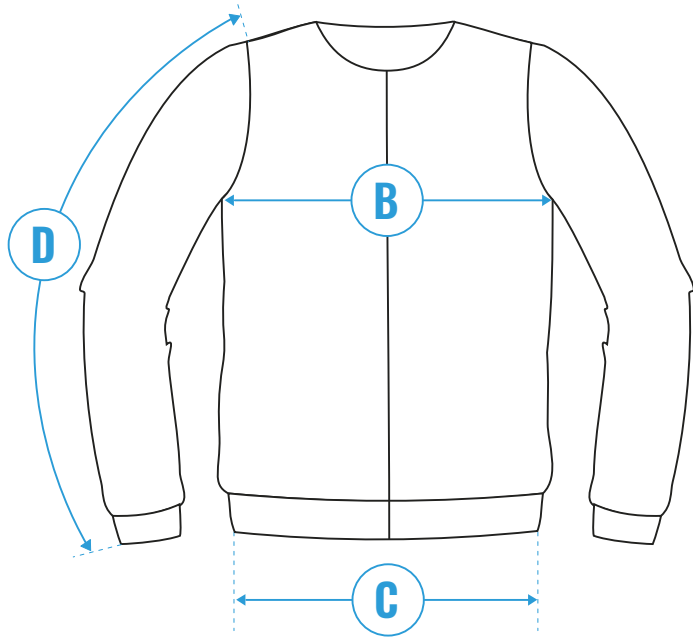

GYEON®

ZIP HOODIE

SIZE TABLE

The sizes below are given in centimeters

		S	M	L	XL	XXL
A	Lenght through center back	63,5	65,5	67,5		
B	1/2 chest width	54	56	58		
C	1/2 bottom width	44	46	48		
D	Sleeve lenght	65	66	67		