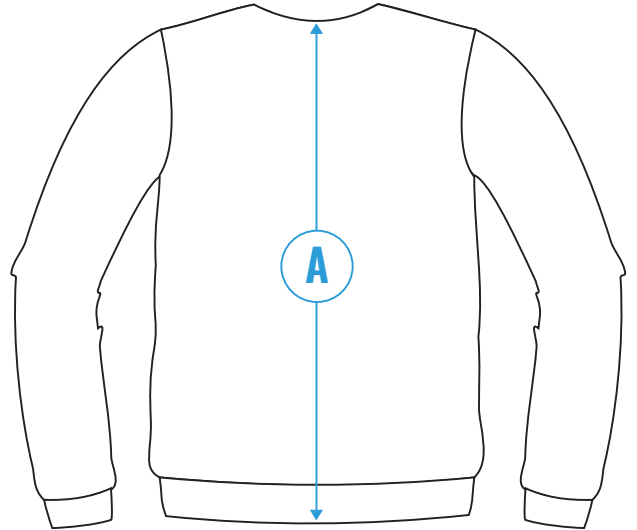

GYEON®

ZIP HOODIE

SIZE TABLE

The sizes below are given in centimeters

		S	M	L	XL	XXL
A	Lenght through center back	63,5	65,5	67,5		
B	1/2 chest width	54	56	58		
C	1/2 bottom width	44	46	48		
D	Sleeve lenght	65	66	67		